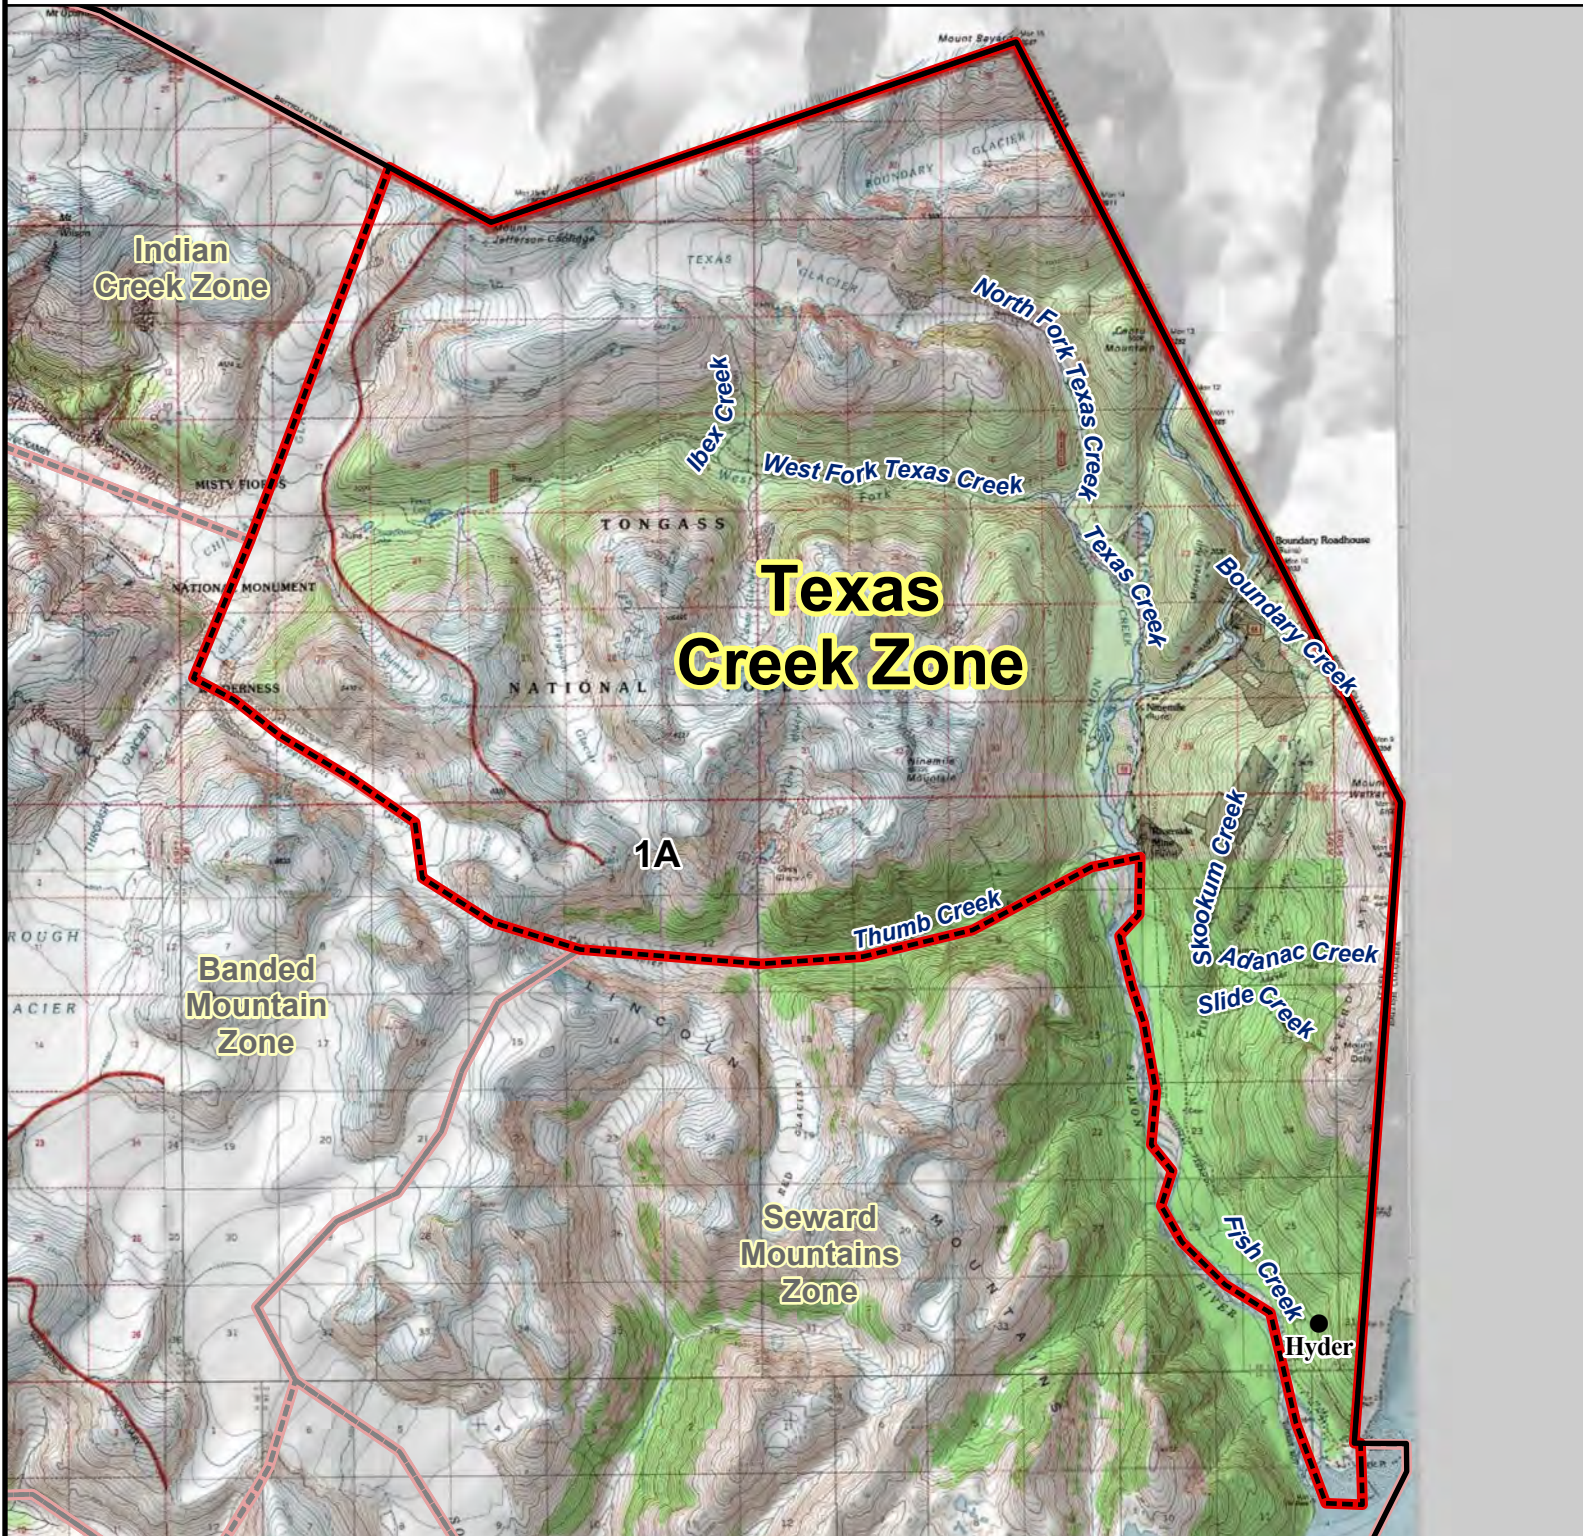

# RG002 MOUNTAIN GOAT HUNT

## Texas Creek Zone

**Texas Creek Zone:** Originating where the Through and Greenpoint Glaciers meet, northeast along the Through Glacier to where it meets the Chickamin Glacier, northeast along the Chickamin Glacier to the US-Canadian border, east and then south along the border to where the mouth of the Salmon River meets Portland Canal, northwest along the Salmon River to Thumb Creek, west along Thumb Creek to the Thumb Glacier, northwest through the valley to the Greenpoint Glacier, then northwest to the point of the origin.